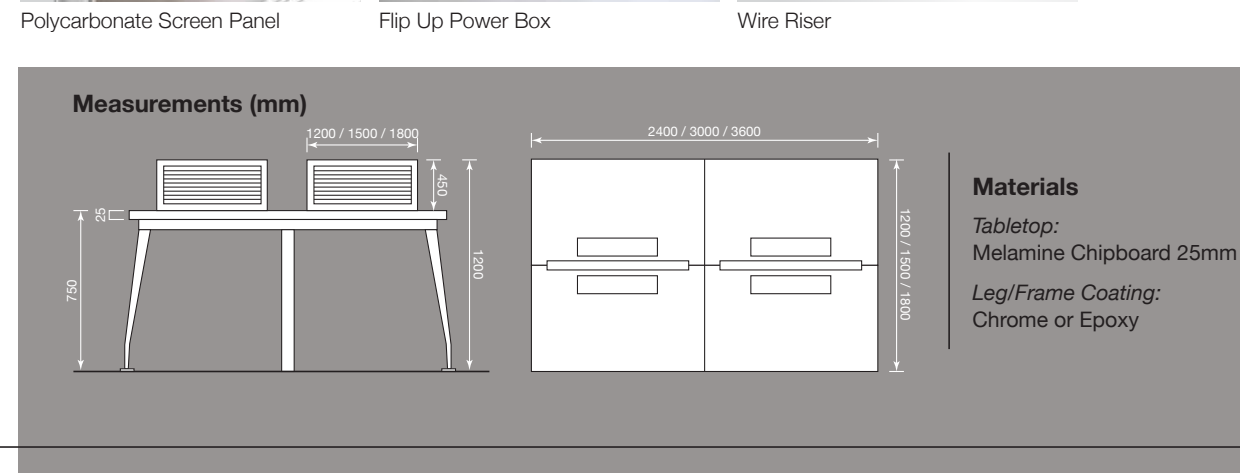

Independent Tabletop Height Adjustment

Height-Adjustable Legs

Hand Cranked Height Adjustment

Side Return Section

Screen Panel Support Bracket

Flip Up Power Box

Polycarbonate Screen Panel

9594, Batu 23, Jalan Batu Arang,  
 48000 Rawang, Selangor Darul Ehsan, Malaysia.

Inner Page 1 (210mm)

**4-Cluster Workstation**

Where space utilization efficiency is a priority, this model tops the choices available. Seats four in comfort and comes equipped with a polycarbonate separation screen to avoid distractions.