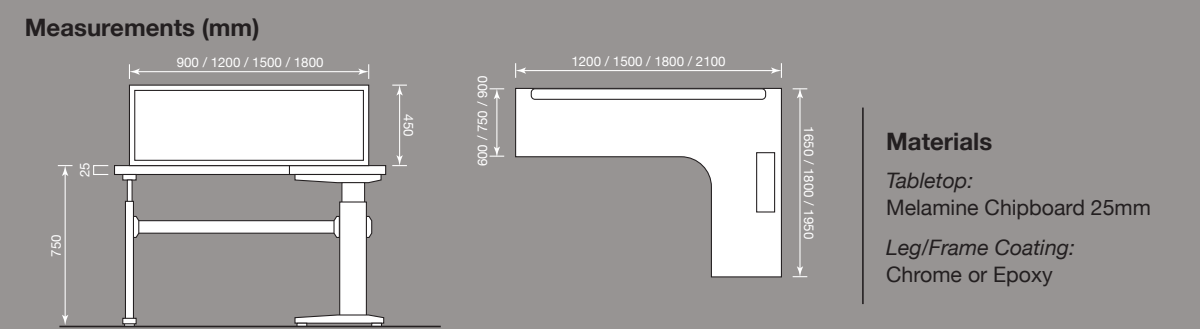

Independent Tabletop Height Adjustment

Height-Adjustable Legs

Hand Cranked Height Adjustment

Side Return Section

Screen Panel Support Bracket

Flip Up Power Box

Polycarbonate Screen Panel

9594, Batu 23, Jalan Batu Arang,  
 48000 Rawang, Selangor Darul Ehsan, Malaysia.

Inner Page 1 (210mm)

**4-Cluster Workstation**

Where space utilization efficiency is a priority, this model tops the choices available. Seats four in comfort and comes equipped with a polycarbonate separation screen to avoid distractions.