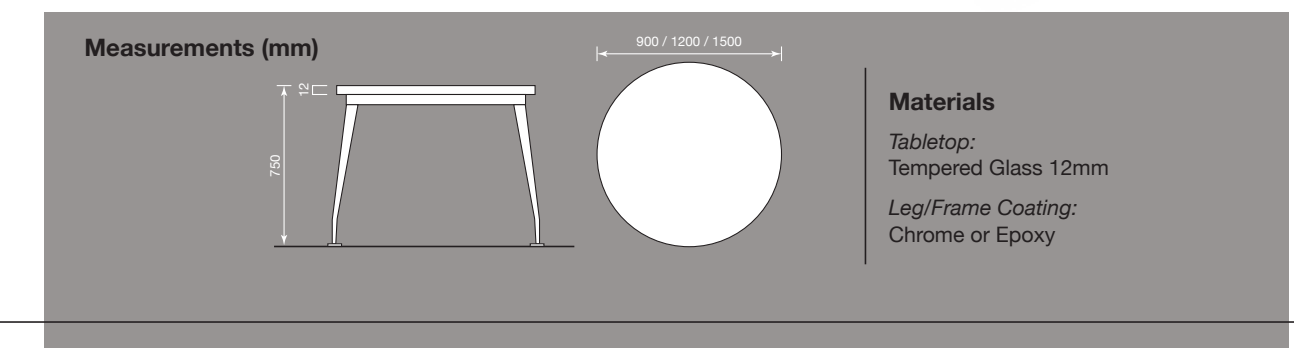

Glass Support

Inner Page 4 (206mm)