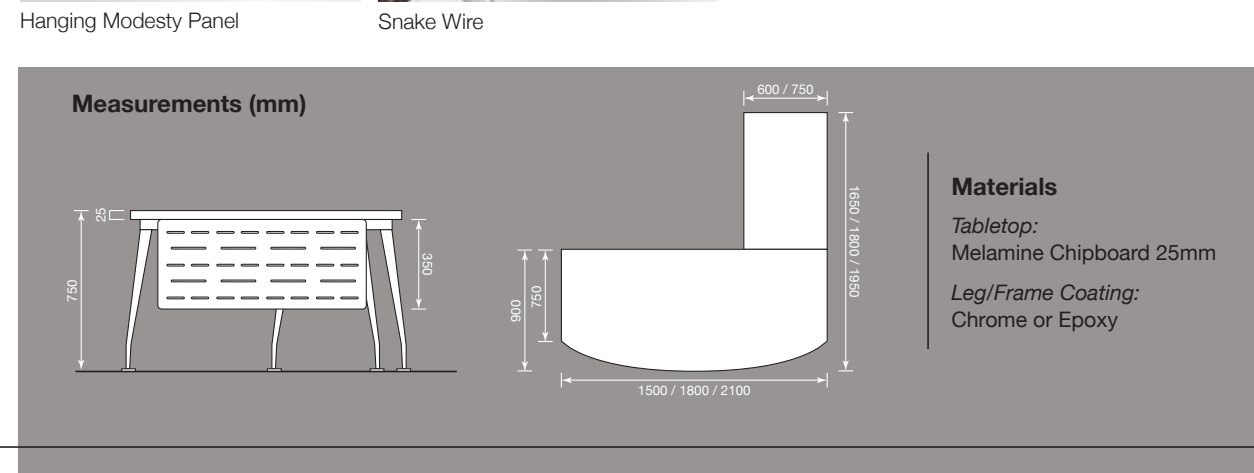

Independent Tabletop Height Adjustment

Height-Adjustable Legs

Hand Cranked Height Adjustment

Side Return Section

Screen Panel Support Bracket

Flip Up Power Box

Polycarbonate Screen Panel

9594, Batu 23, Jalan Batu Arang,  
 48000 Rawang, Selangor Darul Ehsan, Malaysia.

Inner Page 1 (210mm)

**4-Cluster Workstation**

Where space utilization efficiency is a priority, this model tops the choices available. Seats four in comfort and comes equipped with a polycarbonate separation screen to avoid distractions.