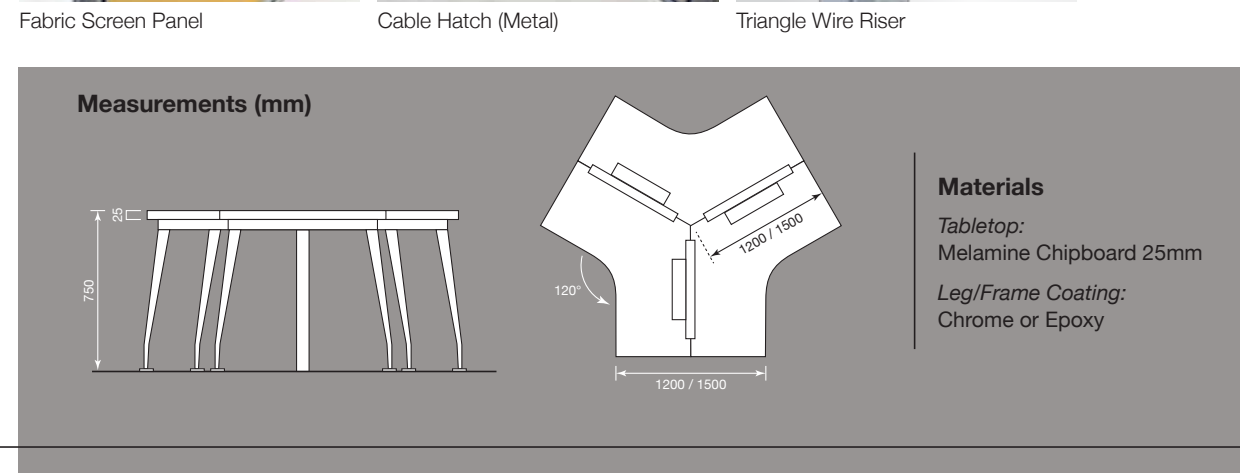

3-Cluster Workstation

With ample workspace and great working privacy, the 3-Cluster Workstation is an ideal option when there is a need to balance a comfortable working environment while maximizing space usage.

Inner Page 3 (206mm)