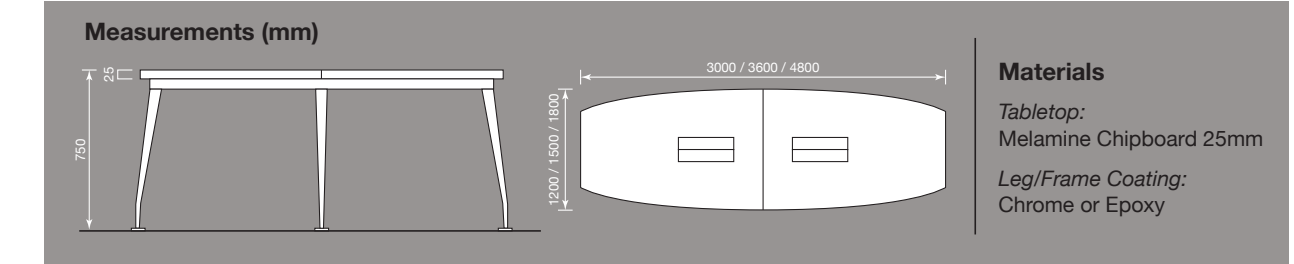

Inner Page 3 (206mm)

**Boat-Shaped Meeting Table**

Hold those all-important meetings in distinctive style with this unique meeting table. Designed to give a clean and uncluttered look to the room.

Flip Up Power Box (Double)

**Round Discussion Table**

A personal discussion or that face-to-face motivational talk will have much more impact on this fashionable clear-top round table.

Glass Support

Inner Page 4 (206mm)