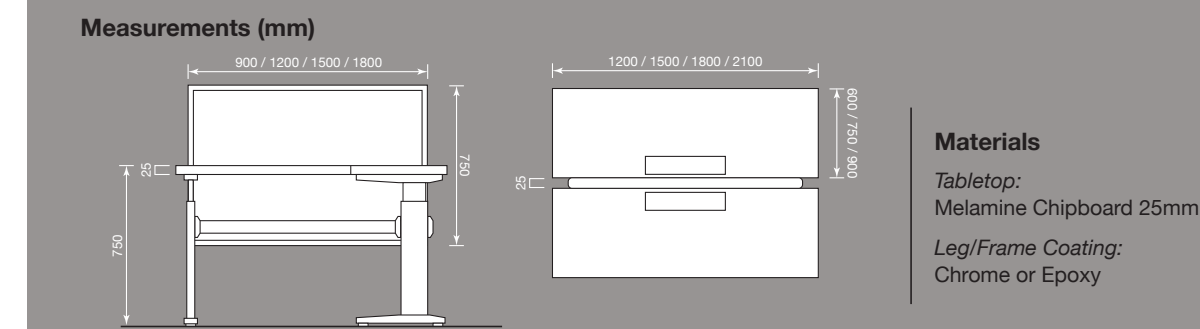

Independent Tabletop Height Adjustment

Height-Adjustable Legs

Hand Cranked Height Adjustment

Side Return Section

Screen Panel Support Bracket

Flip Up Power Box

Polycarbonate Screen Panel

9594, Batu 23, Jalan Batu Arang,  
 48000 Rawang, Selangor Darul Ehsan, Malaysia.