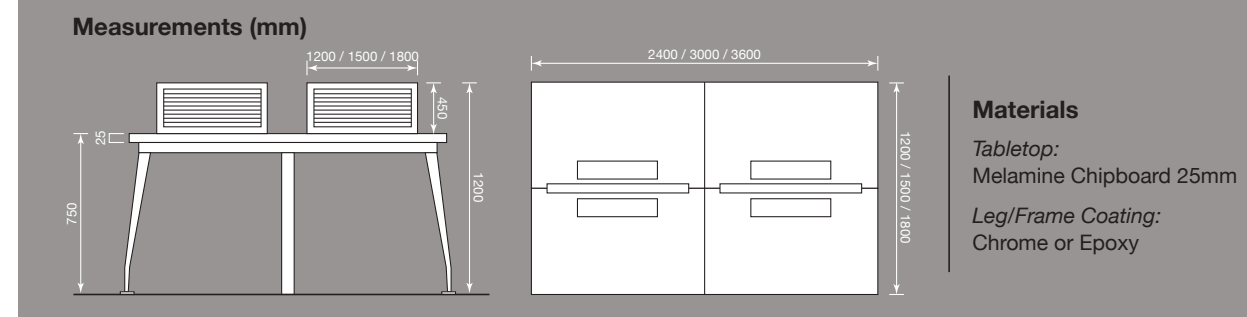

4-Cluster Workstation

Where space utilization efficiency is a priority, this model tops the choices available. Seats four in comfort and comes equipped with a polycarbonate separation screen to avoid distractions.