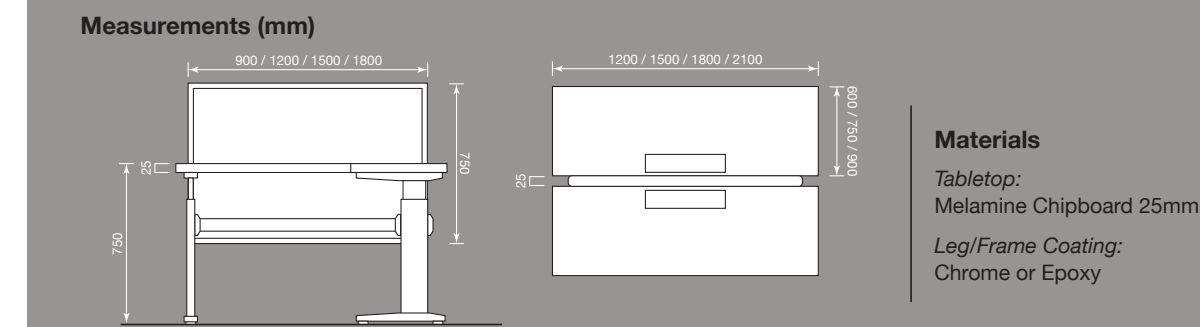

Independent Tabletop Height Adjustment

Height-Adjustable Legs

Hand Cranked Height Adjustment

Side Return Section

Screen Panel Support Bracket

Flip Up Power Box

Polycarbonate Screen Panel

9594, Batu 23, Jalan Batu Arang,
 48000 Rawang, Selangor Darul Ehsan, Malaysia.