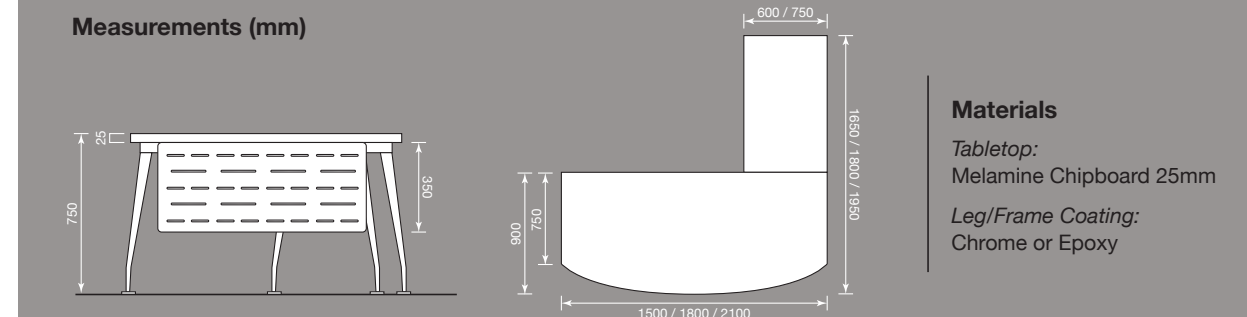

SPIDER LEG
SERIES
Model: 1082

Managerial Workstation

Simple, sturdy and functional yet stylishly elegant, this managerial workstation merges contemporary modernity with a classic solid wood top. Comes equipped with a modesty panel.

4-Cluster Workstation

Where space utilization efficiency is a priority, this model tops the choices available. Seats four in comfort and comes equipped with a polycarbonate separation screen to avoid distractions.

3-Cluster Workstation

With ample workspace and great working privacy, the 3-Cluster Workstation is an ideal option when there is a need to balance a comfortable working environment while maximizing space usage.

Boat-Shaped Meeting Table

Hold those all-important meetings in distinctive style with this unique meeting table. Designed to give a clean and uncluttered look to the room.

Round Discussion Table

A personal discussion or that face-to-face motivational talk will have much more impact on this fashionable clear-top round table.