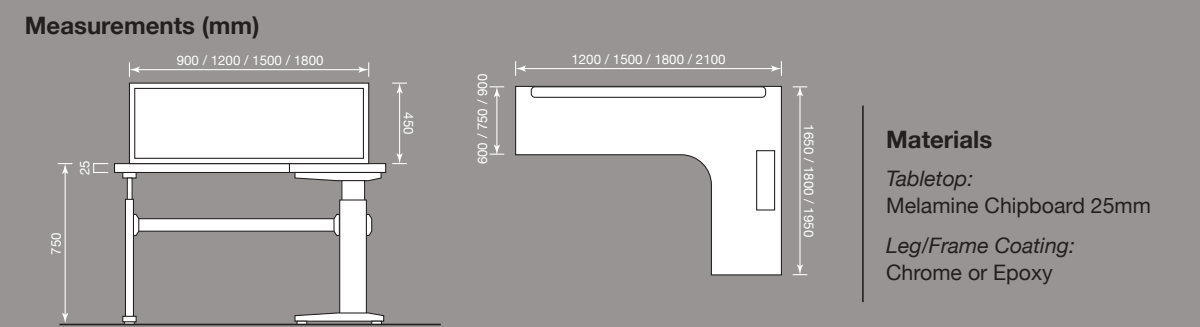

Independent Tabletop Height Adjustment

Height-Adjustable Legs

Hand Cranked Height Adjustment

Side Return Section

Screen Panel Support Bracket

Flip Up Power Box

Polycarbonate Screen Panel

9594, Batu 23, Jalan Batu Arang,
 48000 Rawang, Selangor Darul Ehsan, Malaysia.