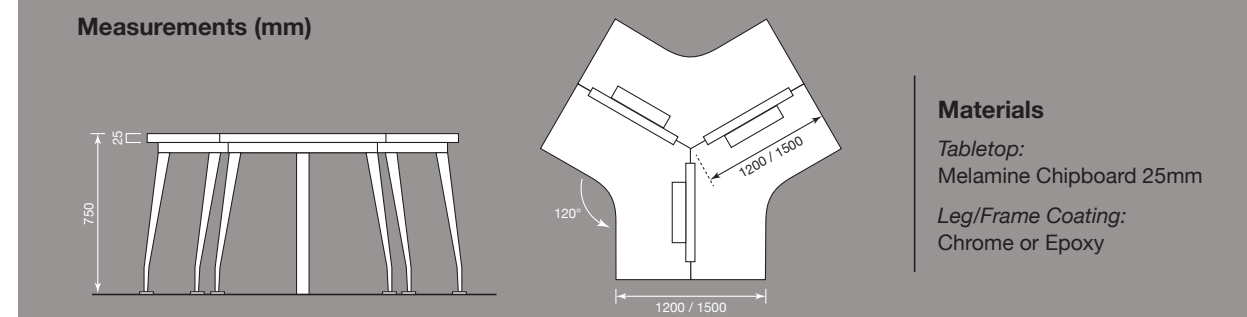

3-Cluster Workstation

With ample workspace and great working privacy, the 3-Cluster Workstation is an ideal option when there is a need to balance a comfortable working environment while maximizing space usage.