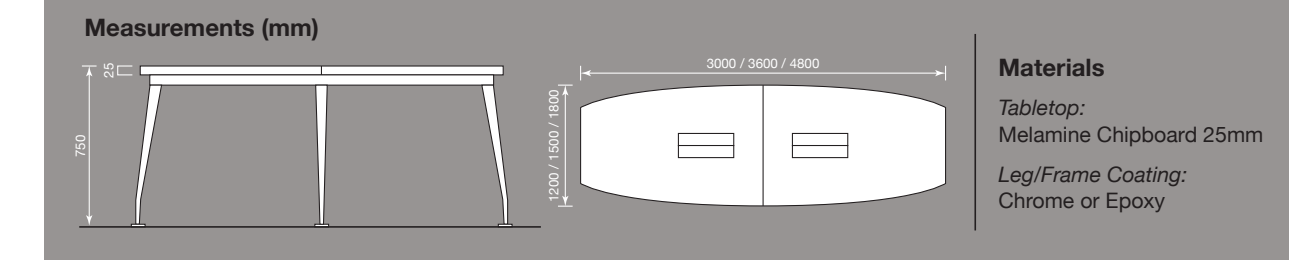

Boat-Shaped Meeting Table

Hold those all-important meetings in distinctive style with this unique meeting table. Designed to give a clean and uncluttered look to the room.

Flip Up Power Box (Double)

Round Discussion Table